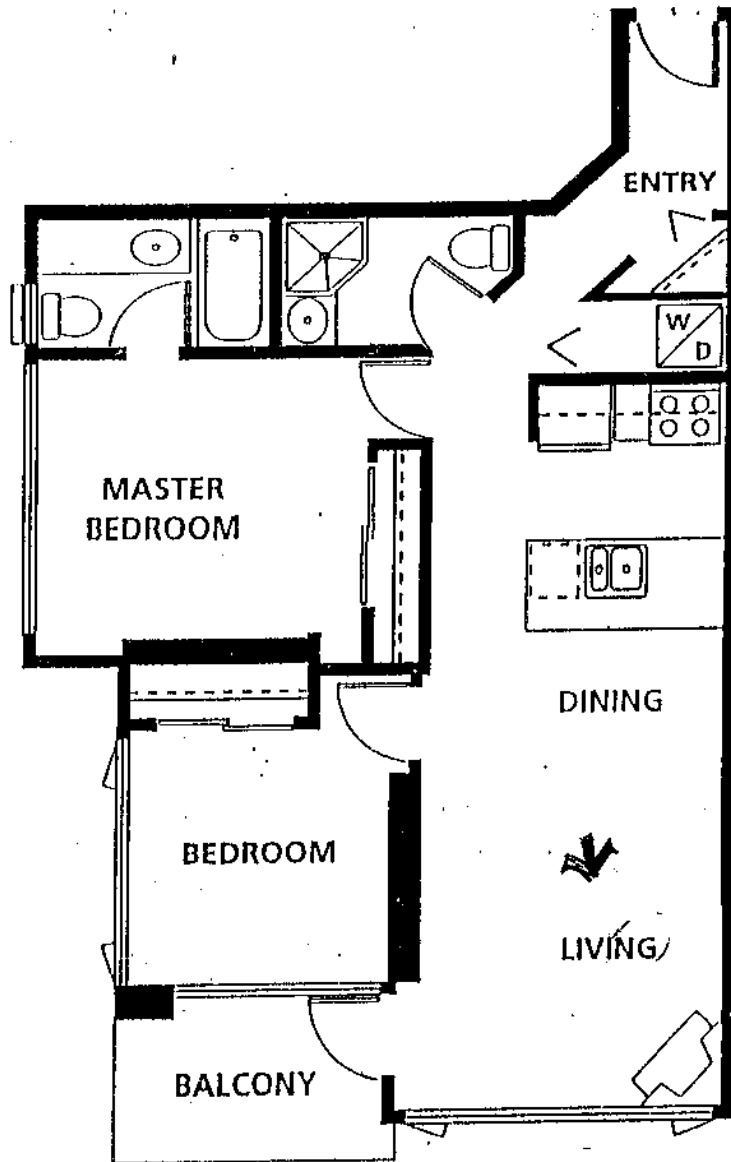

THE RIVER DANCE

# Unit F

2 BEDROOMS 2 BATHROOMS  
791 SQ.FT PLUS BALCONY

WEST TOWER

EAST TOWER

N

FRASER RIVER

Units 207, 307, 507, 607, 707, 807, 907, 1007, 1107